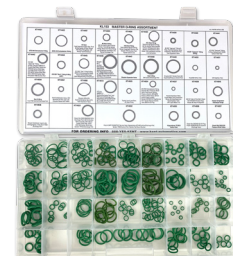

P17448 - 9 fl. oz. Aerosol

Master O-Ring Assortment

33 Items, 345 Pieces

- 33 most popular sizes

KL153

Service & Collision Essentials

Electric Vehicle Leak Detection

POE-Based A/C Dye Complete UV Leak Detection Kit for Electric Vehicles