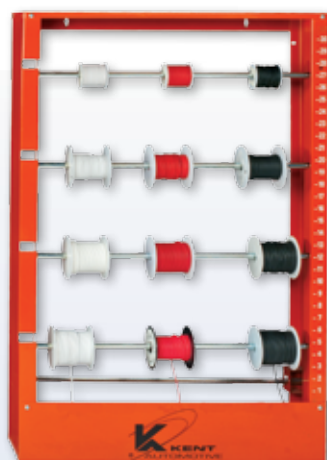

Universal Bolts, Wires and Hose Clamps - 1622154

79 Items, 5,842 Pieces
Includes 2 40 Compartment Storage Bins (I478832), Wire Rack (KA5800), and Hose Clamp Rack (KA1R02)

Conductaloy™ Cross-Linked Primary Wire Assortment
12 100' Spools, Storage Rack Included
Item # KL227

Worm Drive Hose Clamp Assortment
205 Pieces Total, Storage Rack Included
Item # KL115

Metric 8.8 Fastening System – DIN
M6 - M10 Diameters, 10mm - 40mm Lengths, 1,425 Pieces
Item # P7982

Grade 5 Zinc-Plated Cap Screw Fastening System – UNC
1/4 - 1/2 Diameters, 1/2" - 3" Lengths, 4,200 Pieces
Item # KL177